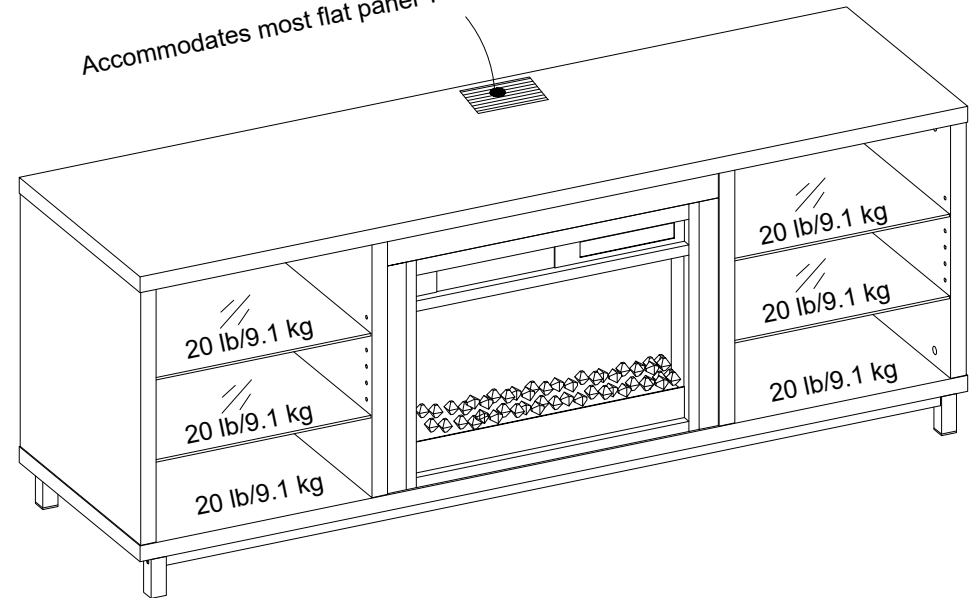

1822xxxCOM- Fireplace TV stand.

Wood breakdown: 95%
Total storage: 17.6 cubit feet

Overall Product Size:
64.8"W x 18.9"D x 24.9"H
164.7cm W x 48cm D x 63.2cm H

Accommodates most flat panel TVs up to 70", 120 lbs./54.4 kgs MAX.

Maximum Weight Capacities
Unit Weight: 111.3 lbs. (50.5 Kgs)