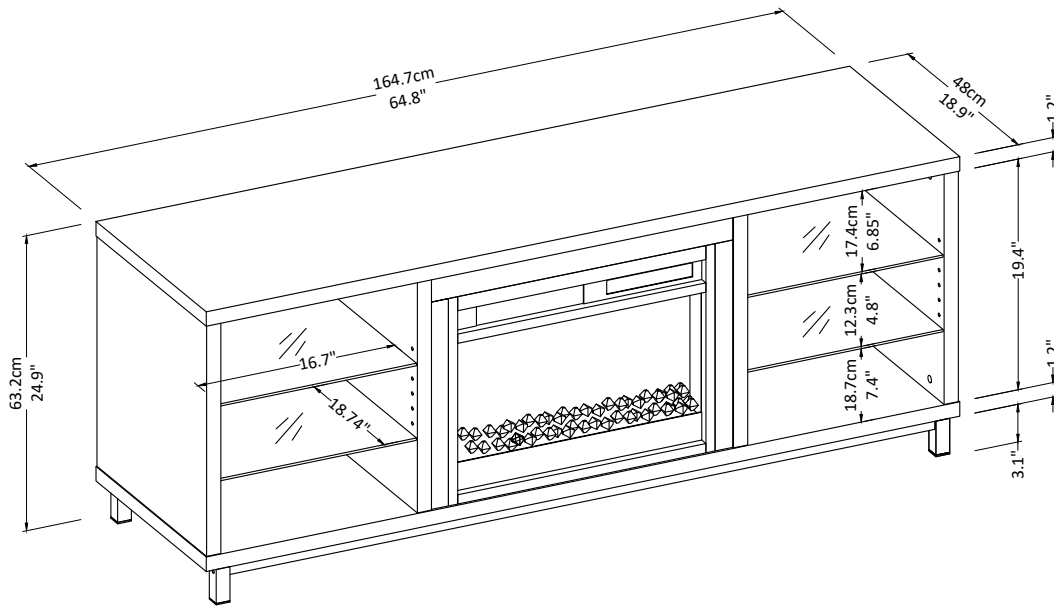

1822xxxCOM- Fireplace TV stand.

Wood breakdown: 95%
Total storage: 17.6 cubit feet

Overall Product Size:
64.8"W x 18.9"D x 24.9"H
164.7cm W x 48cm D x 63.2cm H

Accommodates most flat panel TVs up to 70", 120 lbs./54.4 kgs MAX.

Maximum Weight Capacities
Unit Weight: 111.3 lbs. (50.5 Kgs)